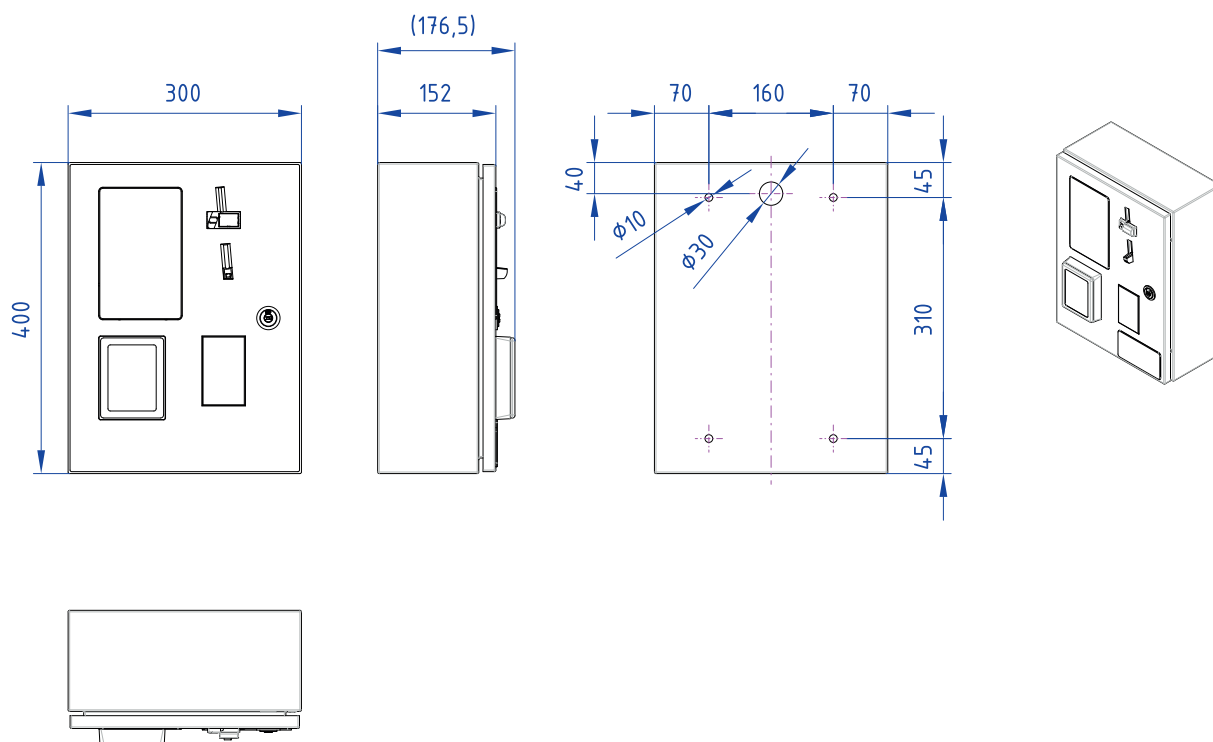

Door SPA mini

TECHNICAL PARAMETERS

Dimensions	300 x 400 x 152 mm
Standard Surface Finish	Brushed stainless steel AISI 304
Power supply input	230V AC, 120V AC
Mounting	Wall mounted
Payment methods	Coin validator, contactless payment card
RFID reader for staff ID cards	Yes
Display	Colored